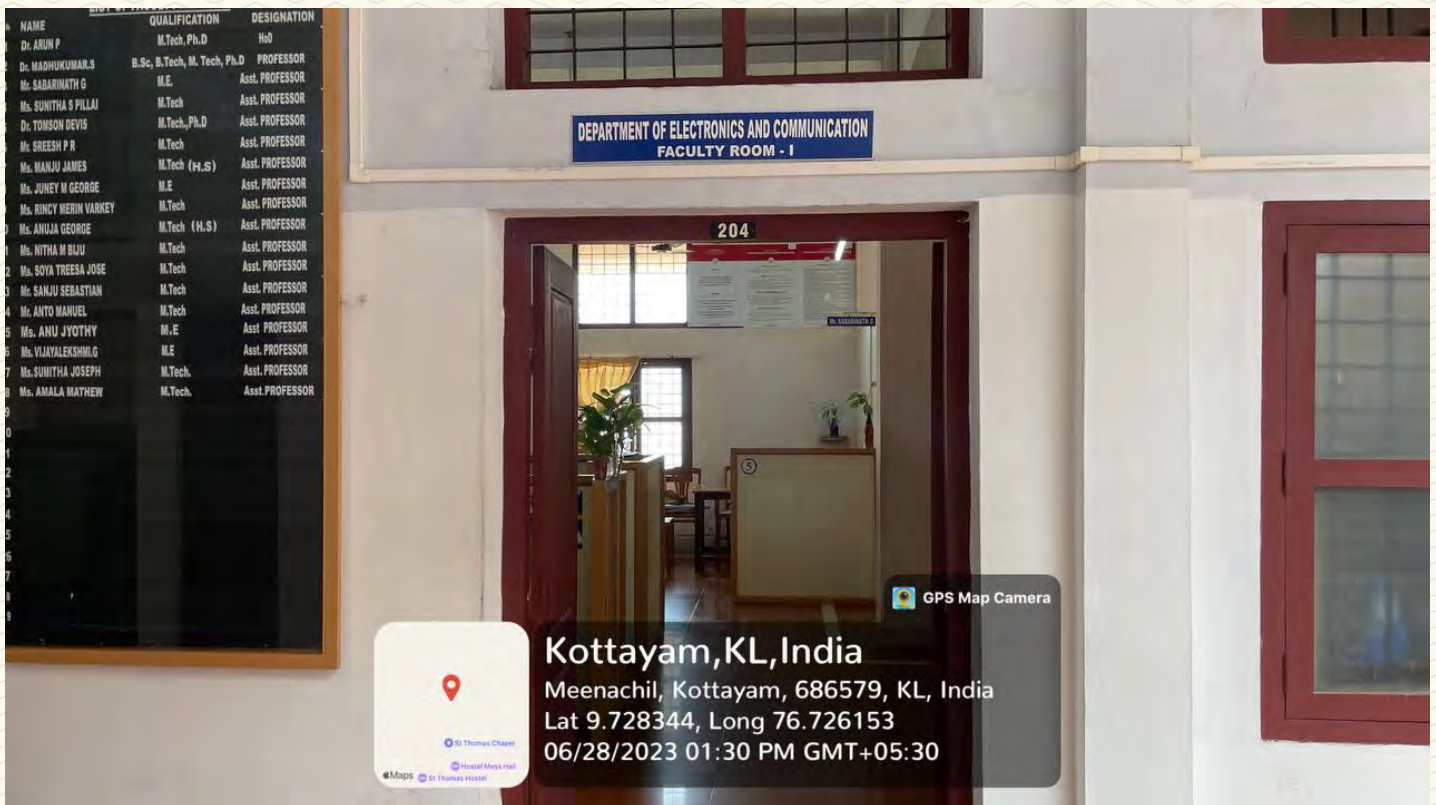

Figure 1: Faculty Room II Photo 1

ST. JOSEPH'S

COLLEGE OF ENGINEERING
AND TECHNOLOGY,
- PALAI -

Figure 2: ECE Faculty Room II Photo 2

Figure 3: ECE Faculty Room II Photo 3

ST. JOSEPH'S

COLLEGE OF ENGINEERING
AND TECHNOLOGY,
- PALAI -

Department	Electronics and Communication Engineering
Faculty Room	Faculty Room 1 (204)
Location	St. Peters Block, First Floor
Total floor Area	117.43 m ²
Number of cabins	10
Additional facility in the described area	Wi-Fi, LAN, and Computing Facility

Figure 4: ECE Faculty Room I Photo 1

ST. JOSEPH'S

COLLEGE OF ENGINEERING
AND TECHNOLOGY,
- PALAI -

Figure 5: ECE Faculty Room I Photo 2

Figure 6: ECE Faculty Room I Photo 3

ST. JOSEPH'S

COLLEGE OF ENGINEERING
AND TECHNOLOGY,
- PALAI -