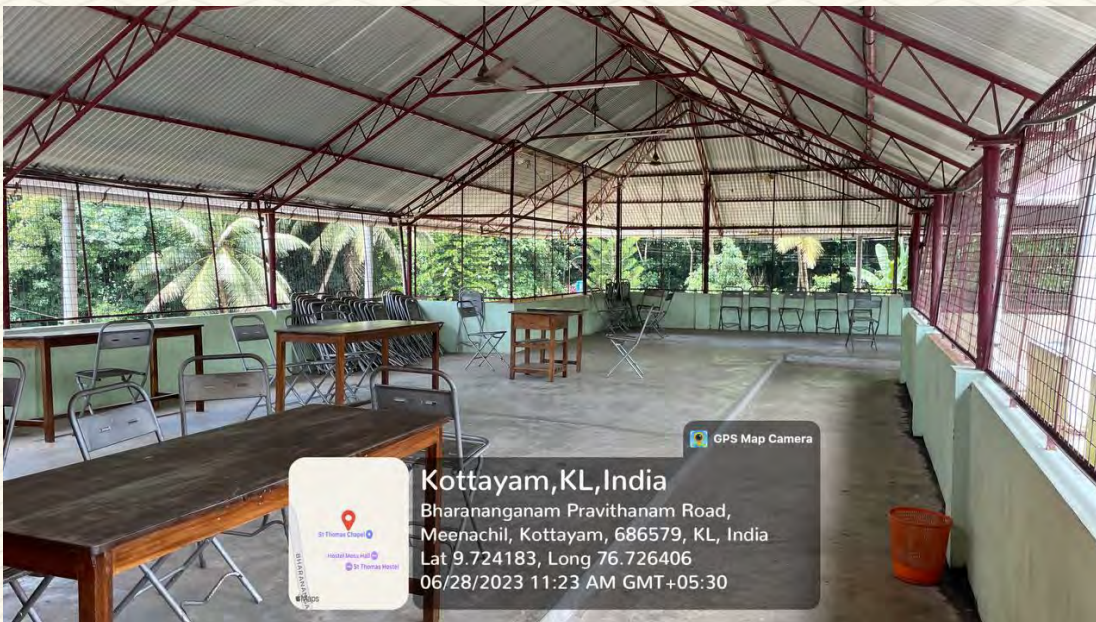

ST. JOSEPH'S

COLLEGE OF ENGINEERING
AND TECHNOLOGY,
- PALAI -

Figure 7: St. Thomas Hostel for Boys Chapel

Figure 8: St. Thomas Hostel for Boys Study Hall

ST. JOSEPH'S

COLLEGE OF ENGINEERING
AND TECHNOLOGY,
- PALAI -

Figure 9: St. Thomas Hostel for Boys mess hall

ST. JOSEPH'S

COLLEGE OF ENGINEERING
AND TECHNOLOGY,
- PALAI -

Name of the Amenity	St. Alphonsa Hostel for Boys, Chappel, Messroom, Study Hall, Reading Room.
Location	St. Alphonsa Hostel
Total floor Area	8818 m ²
Additional facility in the described area	Wi-Fi and LAN enabled