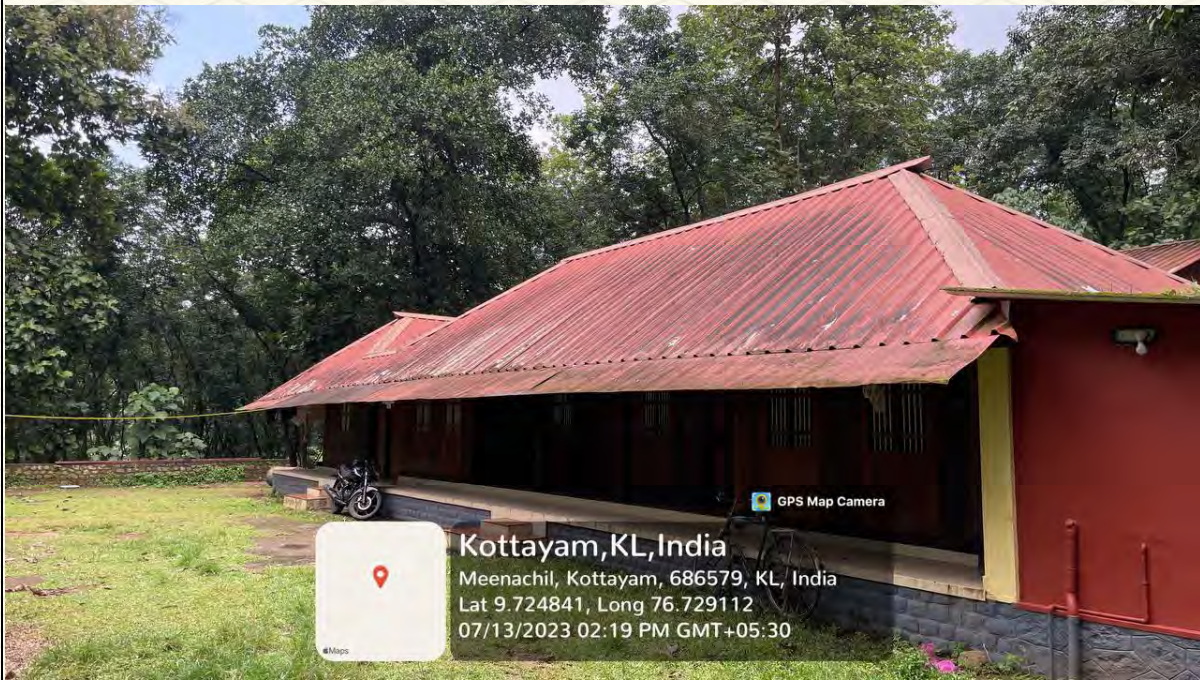

Figure 2: Quarters of the Principal photo 2

ST. JOSEPH'S

COLLEGE OF ENGINEERING
AND TECHNOLOGY,
- PALAI -

Department/Amenity	Amenity
Name of the LAB/ Amenity	Staff quarters
Location	Near SJHMCT
Total floor Area	158.5 m ²

Figure 3: Staff quarters near SJHMCT

ST. JOSEPH'S

COLLEGE OF ENGINEERING
AND TECHNOLOGY,
- PALAI -

Name of the Amenity	Hostel for FN/ OCI
Location	Infront of the college
Area	638m ²

Figure 4: Hostel for FN/ OCI