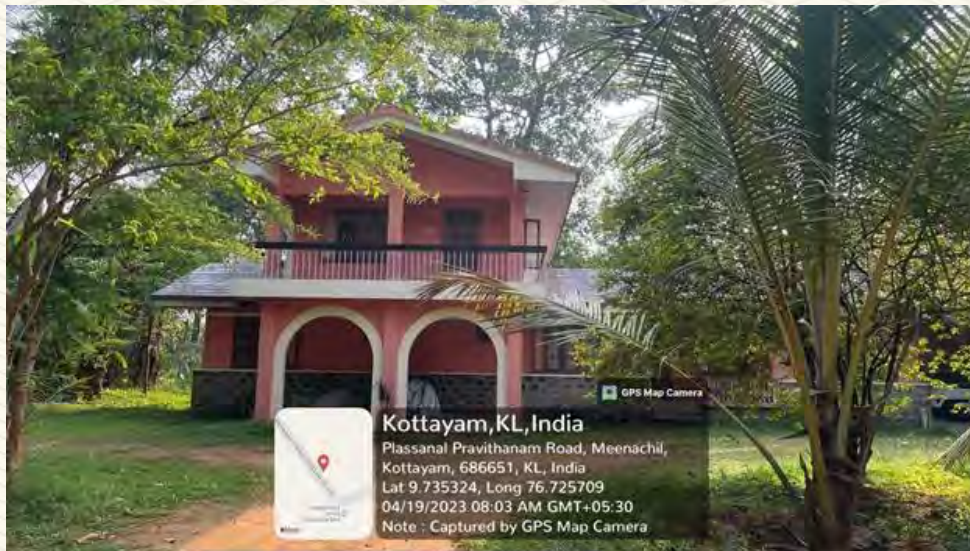

ST. JOSEPH'S

COLLEGE OF ENGINEERING
AND TECHNOLOGY,
- PALAI -

Department/Amenity	Amenity
Name of the LAB/ Amenity	Quarters of the Principal
Location	Near College
Total floor Area	221 m²

Figure 1: Quarters of the Principal photo 1