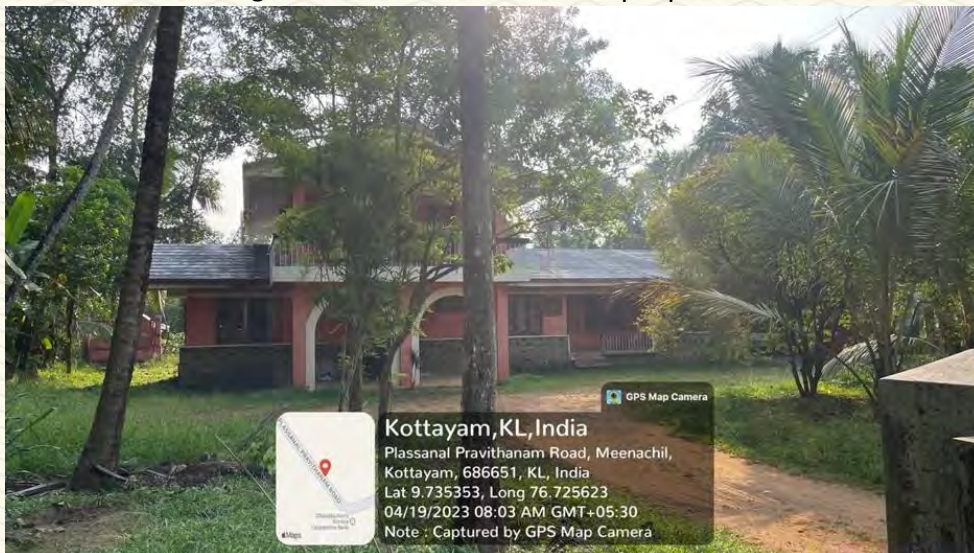

Figure 2: Quarters of the Principal photo 2