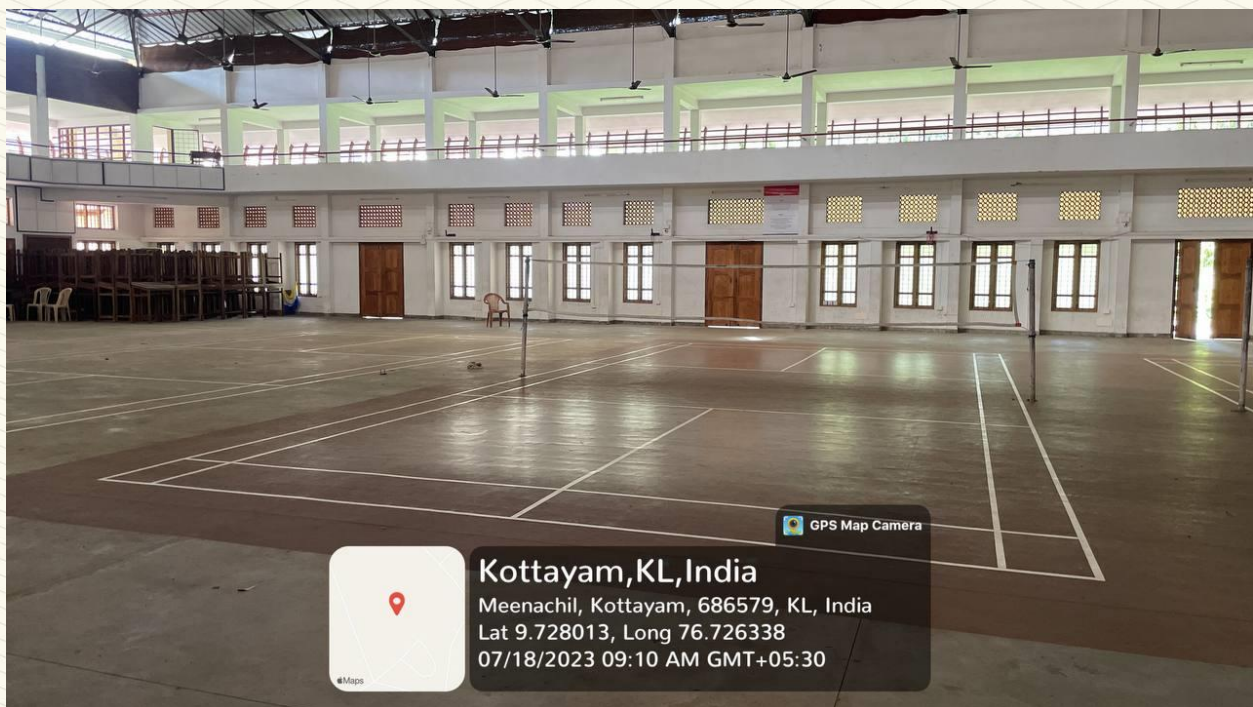

Figure 15: Badminton court 2 Photo 1

Figure 16: Badminton court 2 Photo 2

ST. JOSEPH'S

COLLEGE OF ENGINEERING
AND TECHNOLOGY,
- PALAI -

Name of the Facility	Area (m ²)	Location
Badminton court 3	(13.41x6.1) 81.8	Einstein Hall

Figure 17: Badminton court 3 Photo 1

Figure 18: Badminton court 3 Photo 2

ST. JOSEPH'S

COLLEGE OF ENGINEERING
AND TECHNOLOGY,
- PALAI -

Name of the Facility	Area (m ²)	Location
Badminton court 4	(13.41x6.1) 81.8	Einstein Hall