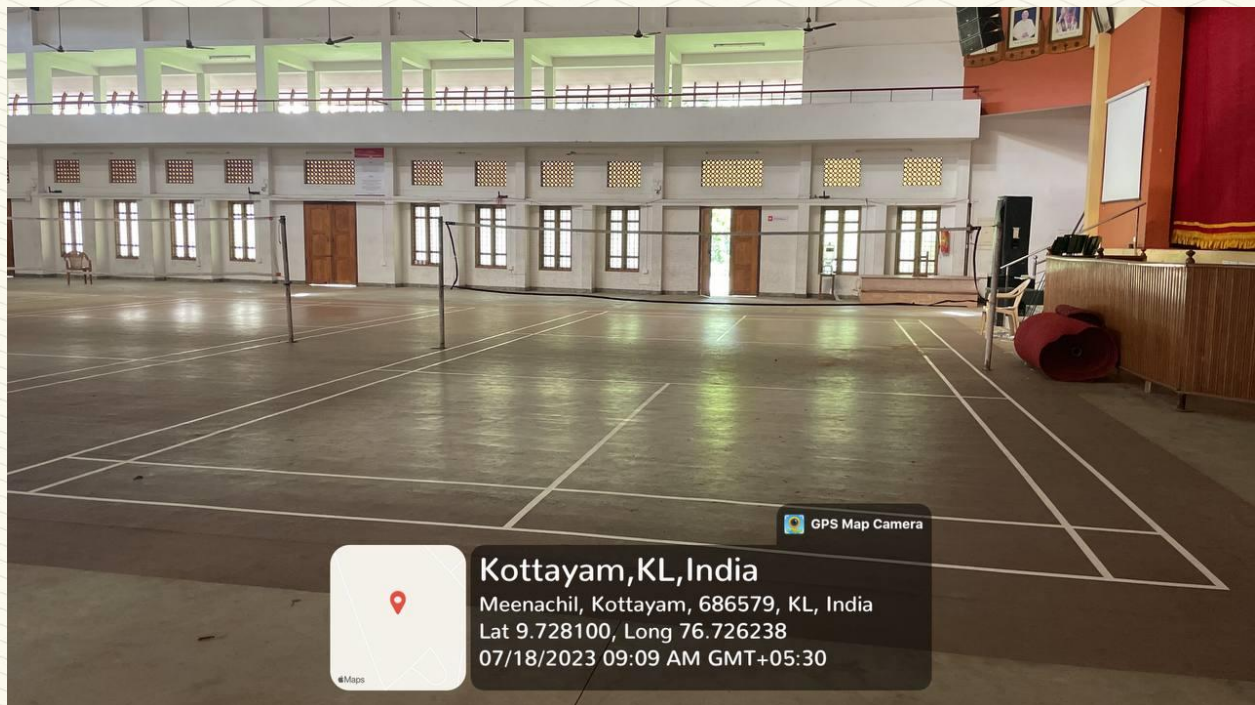

Figure 13: Badminton court 1 Photo 1

Figure 14: Badminton court 1 Photo 2

ST. JOSEPH'S

COLLEGE OF ENGINEERING
AND TECHNOLOGY,
- PALAI -

Name of the Facility	Area (m ²)	Location
Badminton court 2	(13.41x6.1) 81.8	Einstein Hall

Figure 15: Badminton court 2 Photo 1

Figure 16: Badminton court 2 Photo 2

ST. JOSEPH'S

COLLEGE OF ENGINEERING
AND TECHNOLOGY,
- PALAI -

Name of the Facility	Area (m ²)	Location
Badminton court 3	(13.41x6.1) 81.8	Einstein Hall