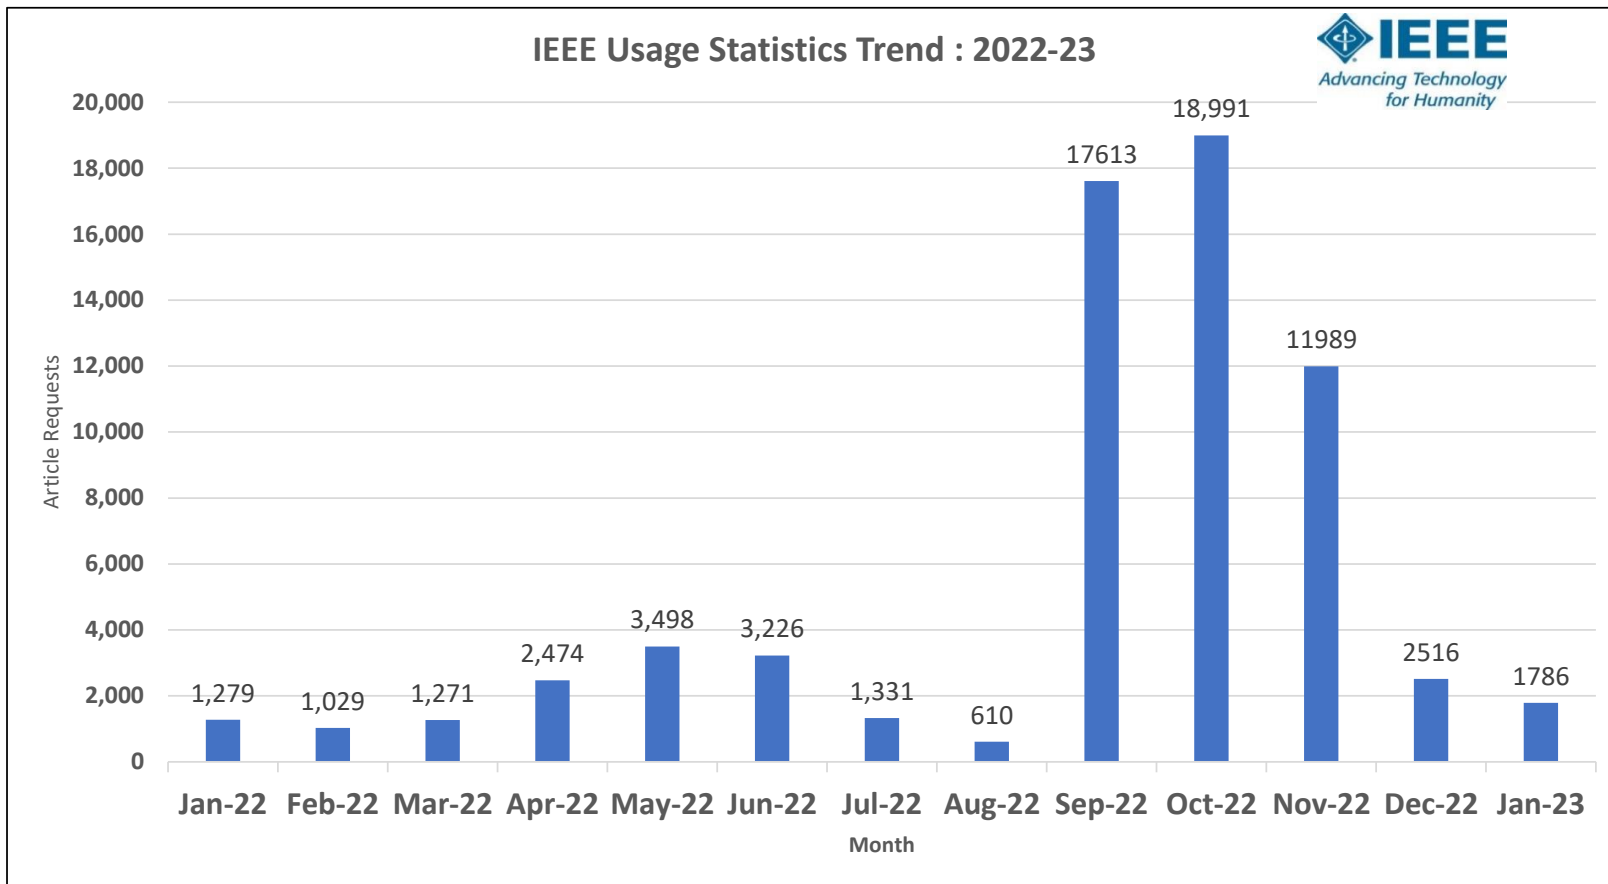

IEEE Usage Statistics Month-Wise Usage Trend by Article Requests

Graph Generated using data in Total Item Requests Table (Page 1)