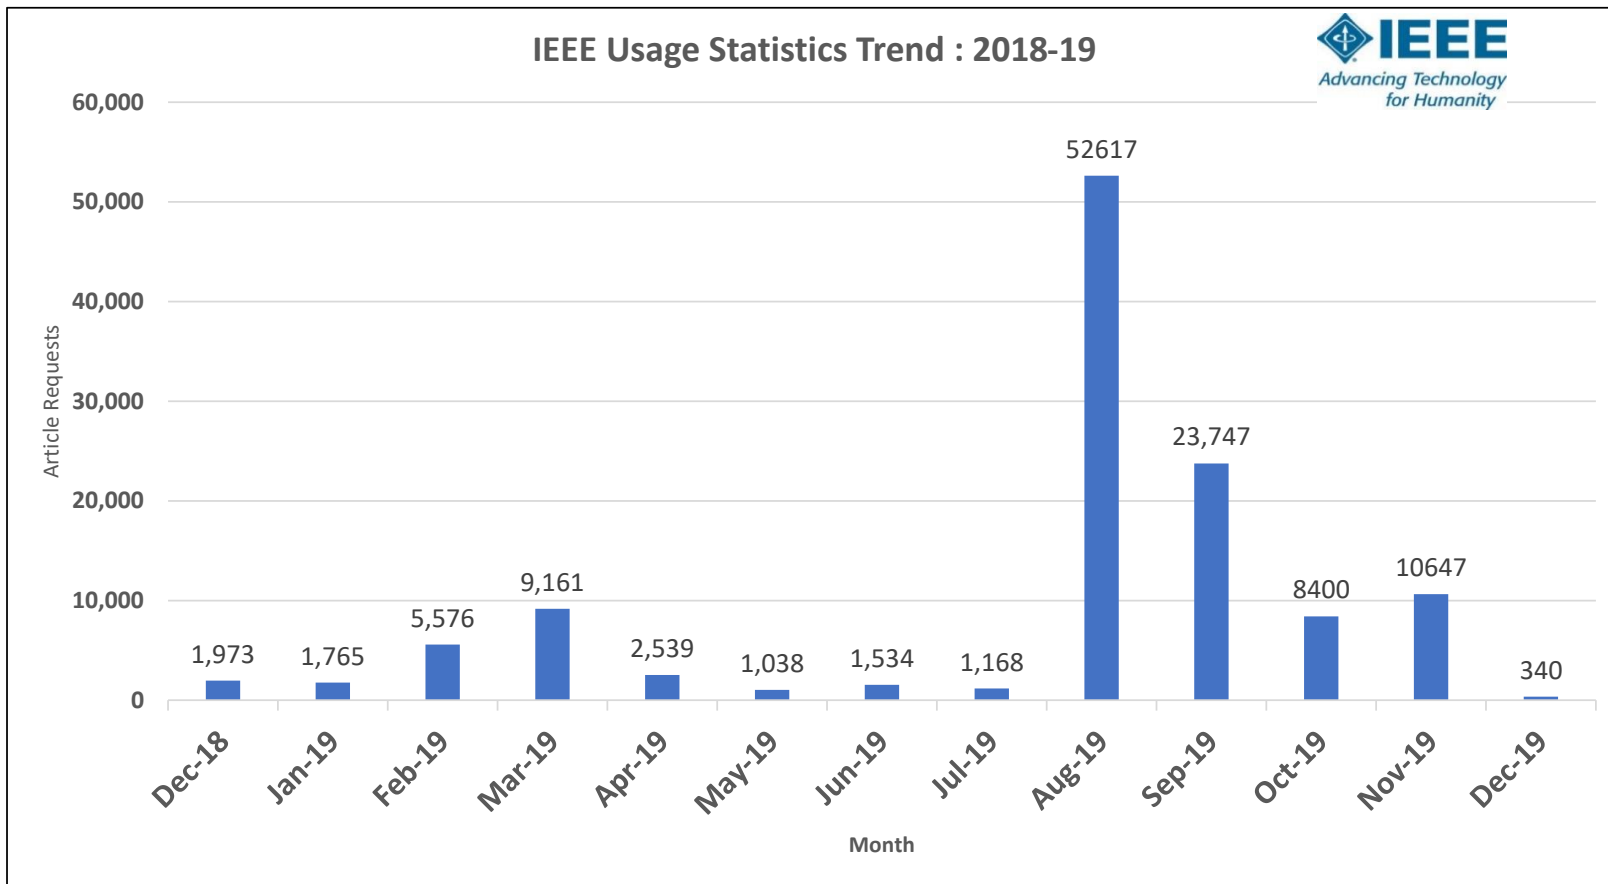

IEEE Usage Statistics Month-Wise Usage Trend by Article Requests

Graph Generated using data in Total Item Requests Table (Page 1)