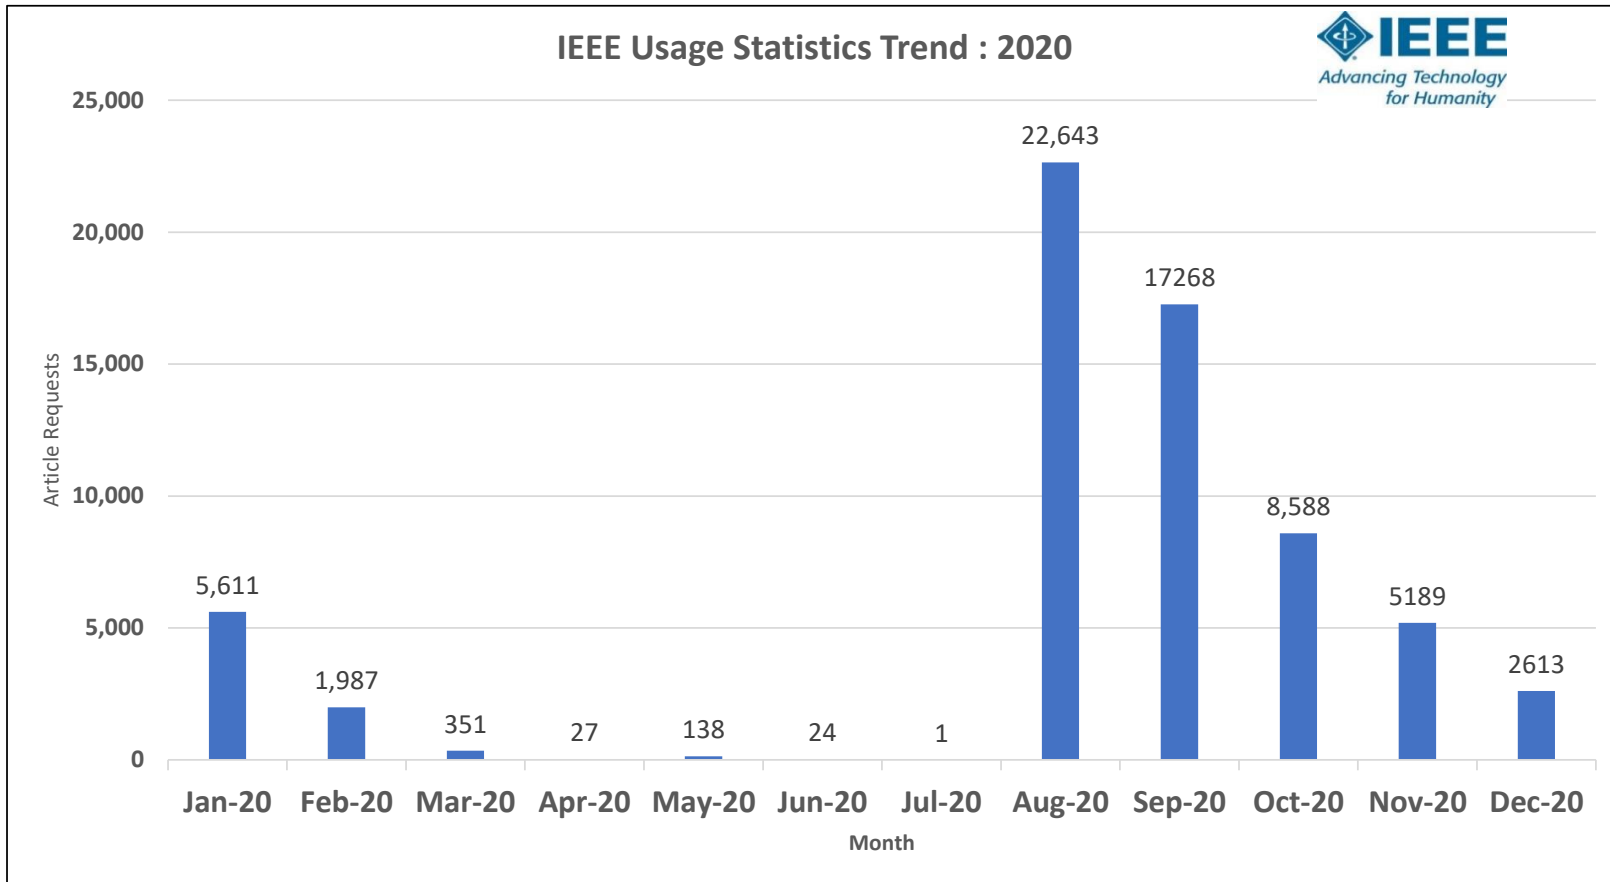

IEEE Usage Statistics Month-Wise Usage Trend by Article Requests

Graph Generated using data in Total Item Requests Table (Page 1)