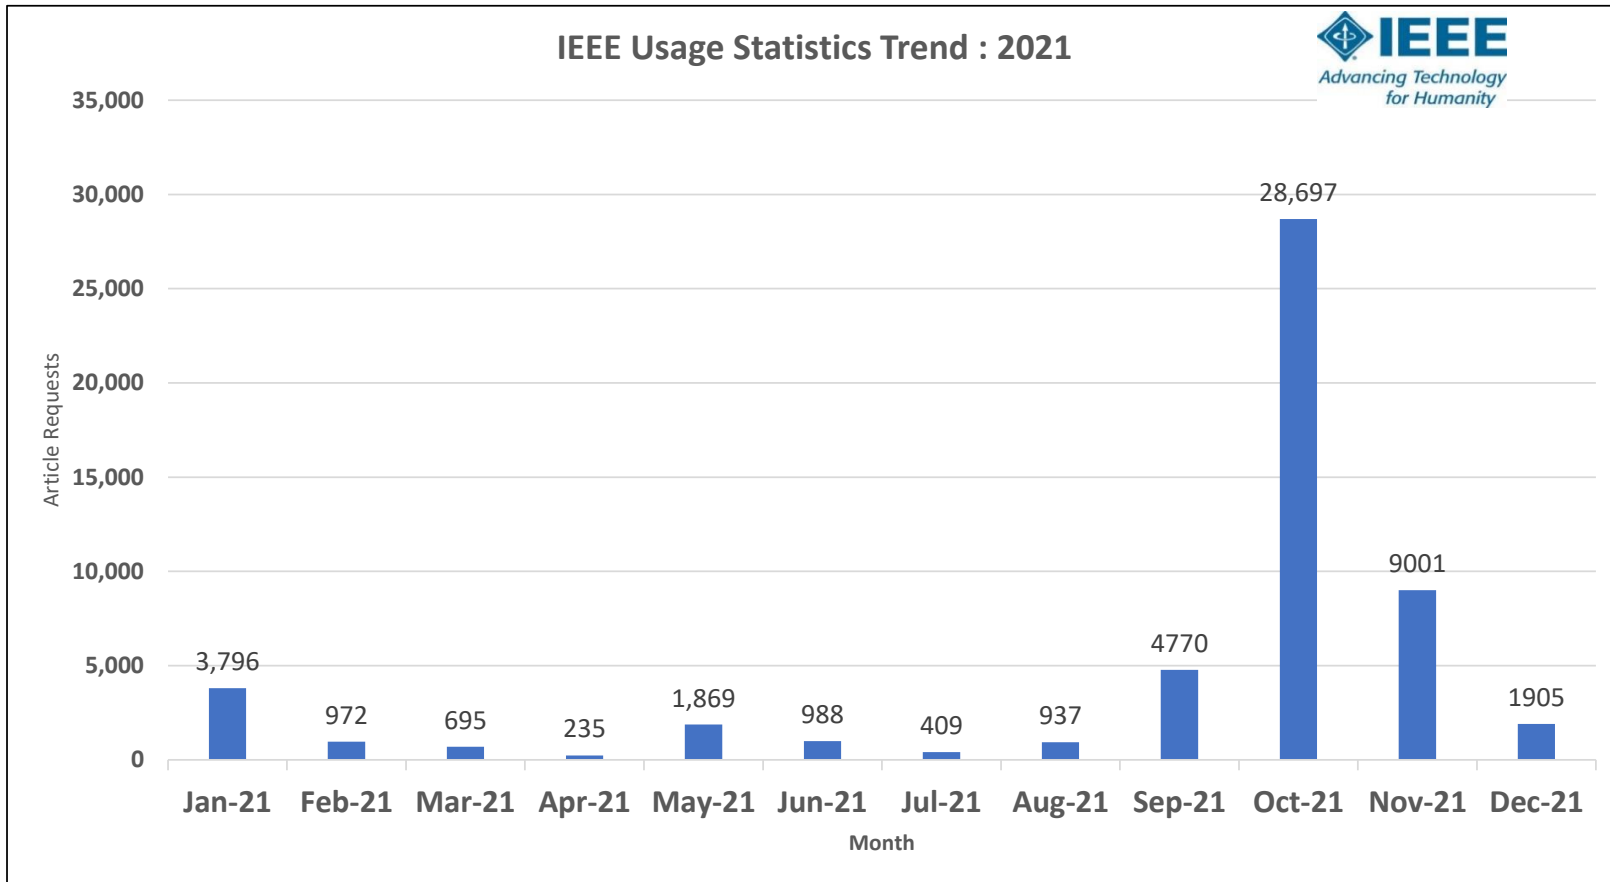

IEEE Usage Statistics Month-Wise Usage Trend by Article Requests

Graph Generated using data in Total Item Requests Table (Page 1)