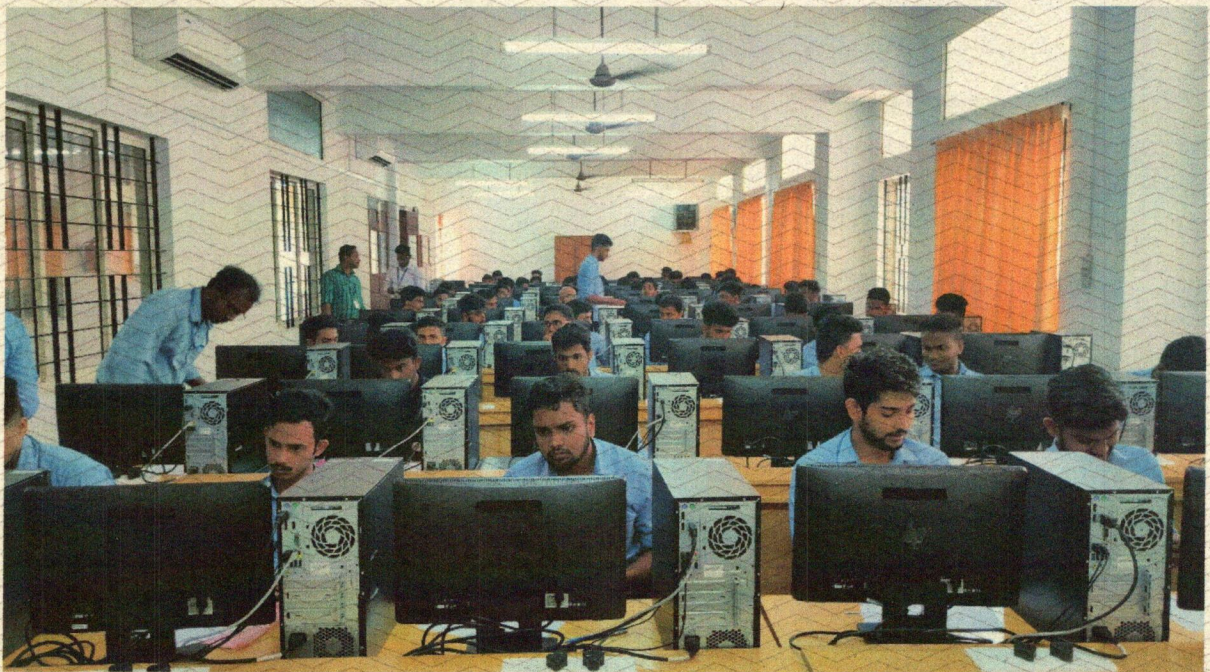

ST. JOSEPH'S

COLLEGE OF ENGINEERING
AND TECHNOLOGY,
- PALAI -

Campus Recruitment Training Phase-1 to all 2019 graduating B.Tech from 25th to 27th July 2018

Managed by the **Catholic Diocese of Palai** • Approved by AICTE • Affiliated to APJ Abdul Kalam Technological University, Kerala

An ISO 9001:2015 Certified College • Choondacherry P.O., Palai Pin 685579, Kerala, India
Phone: +91 4822 239700, 239301, 239302 • principal@sjcetpalai.ac.in • www.sjcetpalai.ac.in

SJCET
PALAI