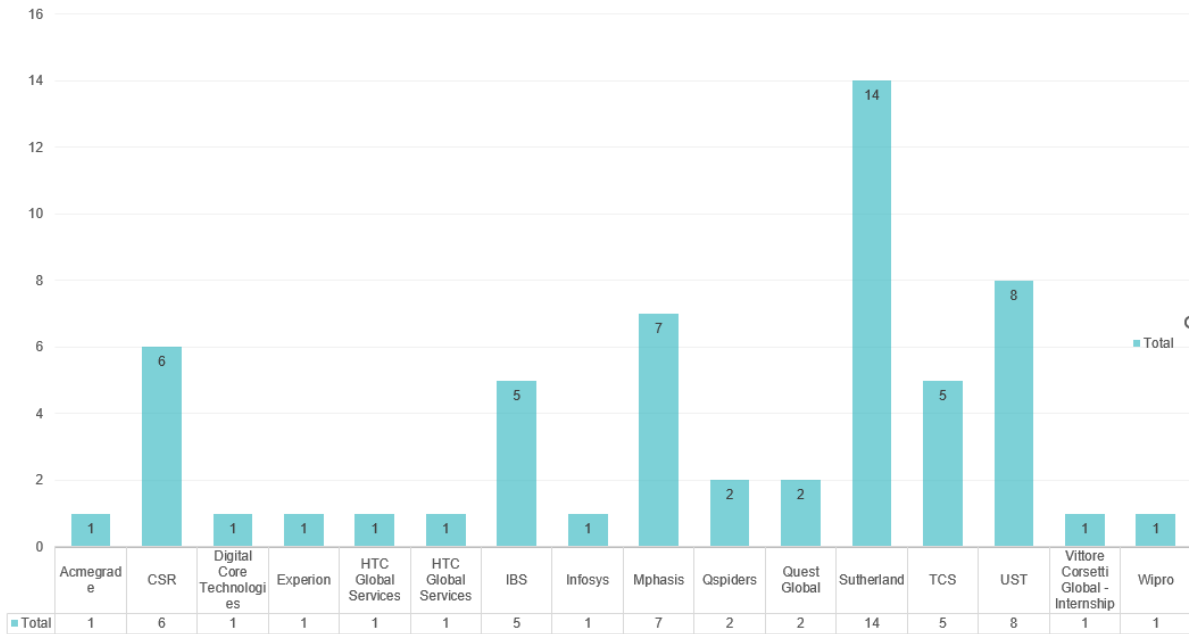

Count of Name of Student

Company Wise Placement Details ECE 2018-22

PLACEMENT DETAILS 2018 - 2022 ECE BATCH

SI No	Name of Student	Company
1	BEN ALPHIN BINNY	Acmegrade
2	ANU JOSEPH	CSR
3	ASIN SANTHOSH	CSR
4	ATHULYA J	CSR
5	RINNU GREGORY	CSR
6	SNEHA MARIAM JACOB	CSR
7	VYSHNAVY PRAKASH	CSR
8	MARIA JAMES	Digital Core Technologies
9	AMALA THERESE GEORGE	Experion
10	ANAGHA ANIL	HTC Global Services
11	SNEHA MARIAM JACOB	HTC Global Services
12	ANU JOSEPH	IBS
13	MARIA JAMES	IBS
14	NEENU PRADEEP	IBS
15	TREESA MARY JOSEPH	IBS
16	FEBA SABU	IBS
17	ANDREA ANTONY	Infosys
18	ALANA BENNY	Mphasis
19	CHRISTY MARIA TOM	Mphasis
20	JITHU MATHEW	Mphasis
21	MARIA JAMES	Mphasis
22	PRINCE JOSE(18EC039)	Mphasis
23	PRINCE JOSE	Mphasis
24	FEBA SABU	Mphasis
25	ADITHYA SUNIL	Qspiders
26	BEN ALPHIN BINNY	Qspiders
27	AMALA THERESE GEORGE	Quest Global
28	DEVIKA VIJAYAN	Quest Global
29	ARJUN K MOHAN	Sutherland
30	ARJUN SHIJU	Sutherland
31	ASHITHA RAJU	Sutherland
32	ASIN SANTHOSH	Sutherland
33	JEFFIN S SIMON	Sutherland
34	JITHRA B	Sutherland
35	MOHAMMED JAZIM	Sutherland